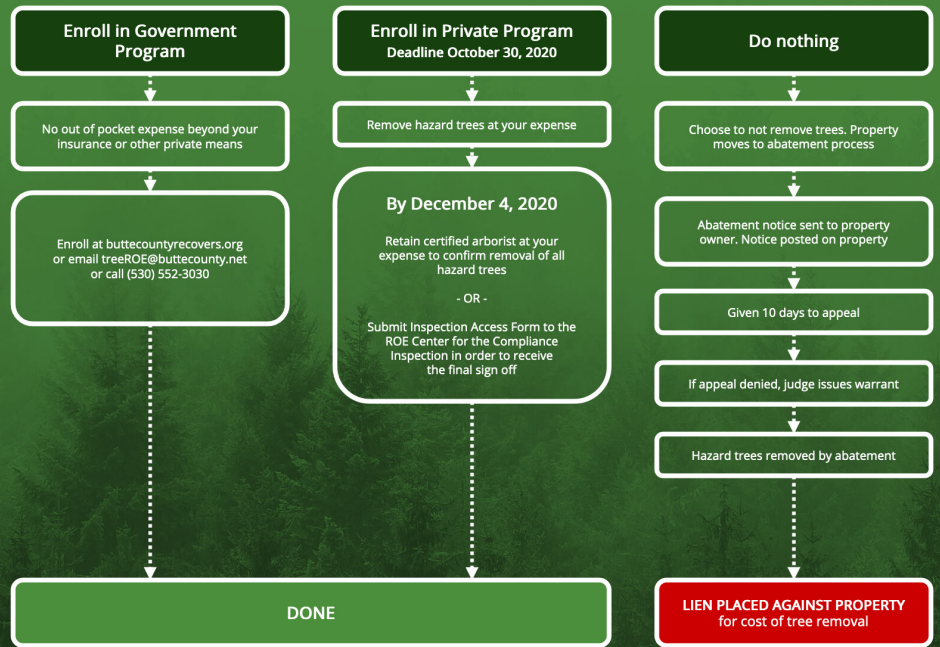

ARE YOU ENROLLED IN A
TREE
REMOVAL
PROGRAM?

We Need You!

We understand selecting a tree removal program may be challenging. The State Hazard Tree Removal program is about to begin and is easy to enroll. Visit buttecountyrecovers.org